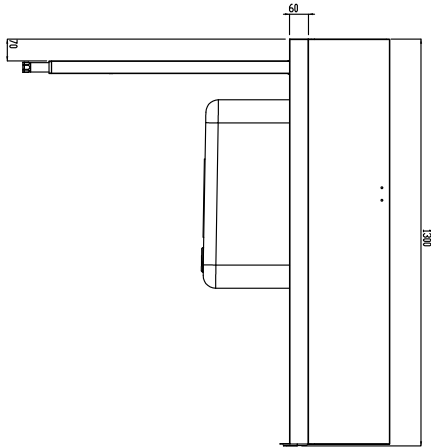

### Short Form Specification

**Item No.** \_\_\_\_\_

 Designed for rack type dishwashers. Constructed in 304  
 AISI stainless steel. Integrated splashback.

 N. 2 square 40x40mm square legs with height-adjustable  
 feet. Sink size 500x400x300mm with overflow pipe and  
 drain hole.

### Sustainability

- Stainless steel feet 50 mm adjustable in height to align the operation height between the dishwasher and table as well as to ensure that tables drain back into the dishwasher.

### Optional Accessories

- 2 legs for floor mounted storing shelf PNC 855296
- Dish scraper PNC 855297
- Double hole deck mounted elbow operated mixing temperature faucet with pre-rinse unit PNC 855379
- Deck mounted mixing temperature pre-rinse unit PNC 855380
- Wall mounted mixing temperature pre-rinse unit PNC 855381
- Single hole deck mounted mixing temperature pre-rinse unit PNC 855385
- Single hole deck mounted elbow operated mixing temperature faucet with pre-rinse unit PNC 855386
- Single hole deck mounted riser add-on mixing temperature faucet with pre-rinse unit PNC 855389
- Floor fastening kit for 2 square legs PNC 865386
- Removable bridge table, 800 mm PNC 865418
- Removable bridge table with hole, 800 mm PNC 865419
- Undershelf for dishwasher table, 1300 mm PNC 865481
- Single plastic drain syphon 2" for Sinks PNC 895313

Front

Side

D = Drain

Top

**Key Information:**

External dimensions, Width:	
865407 (BHRPT6B11L)	1300 mm
External dimensions, Depth:	755 mm
External dimensions, Height:	1170 mm
Net weight:	24 kg
Splashback Dimensions, Height:	260 mm
Basin dimensions:	