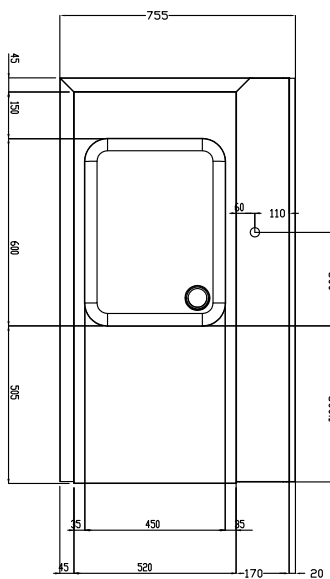

### Short Form Specification

**Item No.** \_\_\_\_\_

 Designed for rack type dishwashers. Constructed in 304  
 AISI stainless steel. Integrated splashback.

 N. 2 square 40x40mm square legs with height-adjustable  
 feet. Sink size 500x400x300mm with overflow pipe and  
 drain hole.

### Main Features

- Supplied knocked-down and easy to assemble.
- Designed for 500x500 mm dishwashing racks.
- Suitable to be installed alone with the rack type dishwasher to save space.
- The table is intended to be directly connected with the rack type in the loading side from left to right direction.

### Sustainability

- Stainless steel feet 50 mm adjustable in height to align the operation height between the dishwasher and table as well as to ensure that tables drain back into the dishwasher.

Front

Side

D = Drain

Top

**Key Information:**

External dimensions, Width:	
865407 (BHRPT6B11L)	1300 mm
External dimensions, Depth:	755 mm
External dimensions, Height:	1170 mm
Net weight:	24 kg
Splashback Dimensions, Height:	260 mm
Basin dimensions:	