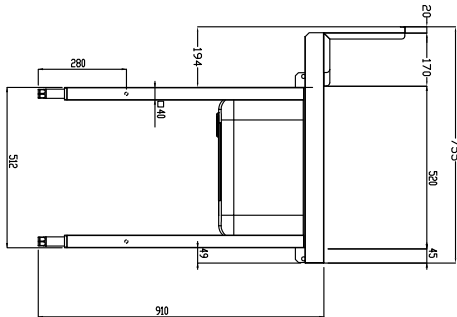

### Sustainability

- Stainless steel feet 50 mm adjustable in height to align the operation height between the dishwasher and table as well as to ensure that tables drain back into the dishwasher.

### Optional Accessories

- 2 legs for floor mounted storing shelf PNC 855296
- Dish scraper PNC 855297
- Double hole deck mounted elbow operated mixing temperature faucet with pre-rinse unit PNC 855379
- Deck mounted mixing temperature pre-rinse unit PNC 855380
- Wall mounted mixing temperature pre-rinse unit PNC 855381
- Single hole deck mounted mixing temperature pre-rinse unit PNC 855385
- Single hole deck mounted elbow operated mixing temperature faucet with pre-rinse unit PNC 855386
- Single hole deck mounted riser add-on mixing temperature faucet with pre-rinse unit PNC 855389
- Floor fastening kit for 2 square legs PNC 865386
- Removable bridge table, 800 mm PNC 865418
- Removable bridge table with hole, 800 mm PNC 865419
- Undershelf for dishwasher table, 1300 mm PNC 865481
- Single plastic drain syphon 2" for Sinks PNC 895313

Front

Side

D = Drain

Top

**Key Information:**

External dimensions, Width:	
865407 (BHRPT6B11L)	1300 mm
External dimensions, Depth:	755 mm
External dimensions, Height:	1170 mm
Net weight:	24 kg
Splashback Dimensions, Height:	260 mm
Basin dimensions:	